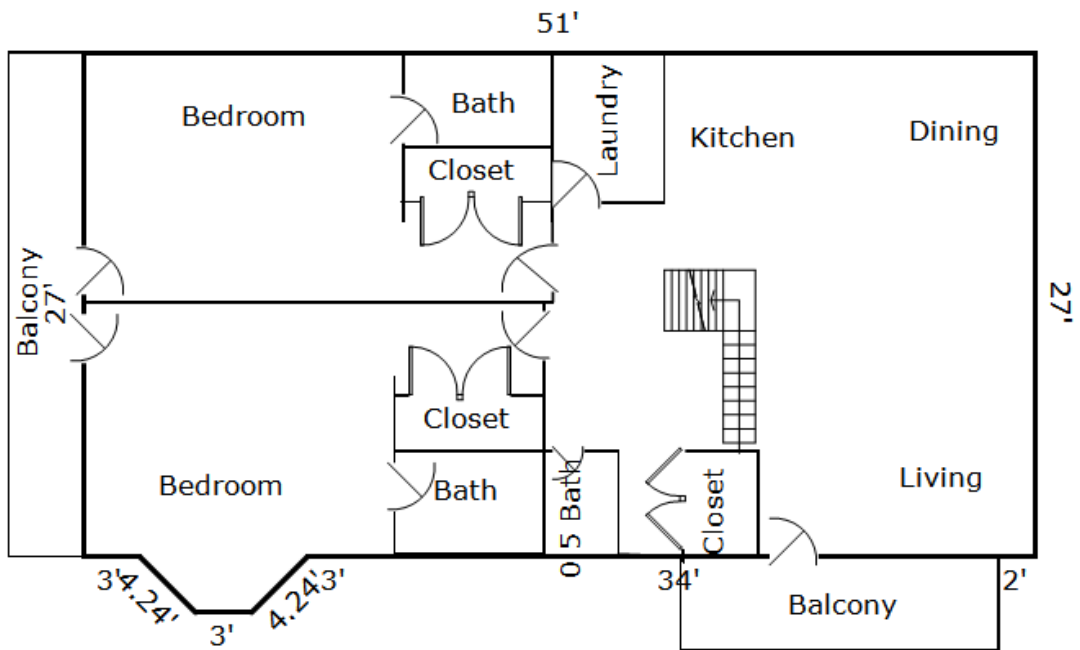

### **CONTACT FOR VIEWING**

Darwin Berry

876 833-1818

channelrealty@yahoo.com

TOTAL Sketch by e la mode, Inc.

**Area Calculations Summary**

Living Area		Calculation Details
First Floor	1395 Sq ft	$51 \times 27 = 1377$ $3 \times 3 = 9$ $0.5 \times 3 \times 3 = 4.5$ $0.5 \times 3 \times 3 = 4.5$
<b>Total Living Area (Rounded):</b>	<b>1395 Sq ft</b>	

Rear Bedroom entry: View of closet and door providing access to balcony

Rear bedroom with view to entry and bathroom

Rear Bedroom: Bathroom

Rear bedroom:      View of attic storage door

Front bedroom: View of entry to bedroom and bathroom

Front bedroom: Bay window

Front Bedroom: Bathroom

Front bedroom: View of closet and entry to bedroom

Powder room

Storage closet above the stairs

Washroom/Laundry